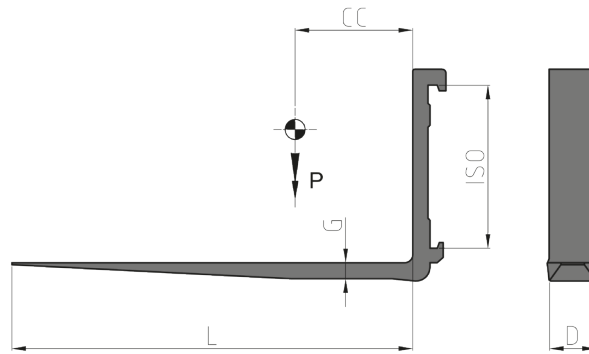

Forks

NOTE

Available on all ISO classes (A or B). On request, special forks or Pin Type forks in any section and length, suitable for any type of Forklift.

Forks Extensions

NOTE

For all ISO classes and available in any section and length (forks length must be at least 60% of the extensions length). Suitable for any type of Forklift.