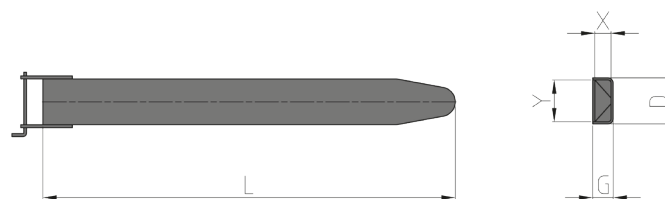

Forks

NOTE

Available on all ISO classes (A or B). On request, special forks or Pin Type forks in any section and length, suitable for any type of Forklift.

Forks Extensions

NOTE

For all ISO classes and available in any section and length (forks length must be at least 60% of the extensions length). Suitable for any type of Forklift.